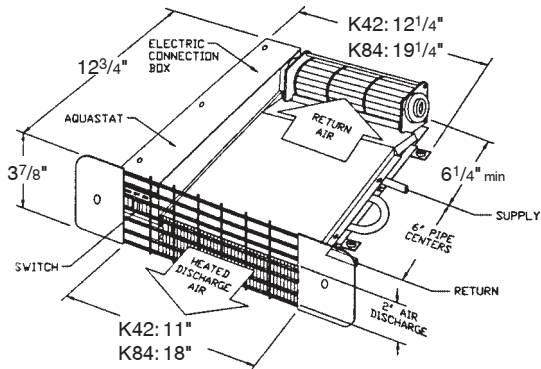

NEW! PRODUCT UPDATE

The following is a small sampling of the new products recently added to our inventory. For your convenience, we also show the RHS price pages on which they appear so you can familiarize yourself with these new items.

Pg. 57-90 & 91

NEW PRODUCT LINE!

Twin-Flo III™ Kickspace Heaters

A space-saving alternative to hot water baseboard
Install under cabinets, in kitchens, baths & foyers,
under stair risers & windows